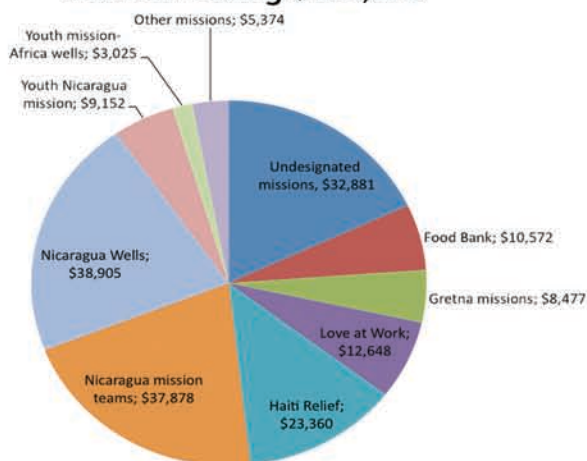

YTD June Missions Giving \$182,272

Weekly Highlights

Monday: Killearn Knitters- 6:30pm

Tuesday: Sittercize for Seniors- 10:30am
Bob's Bible Basics- 11:30am

Thursday: Sittercize for Seniors- 10:30am
Canasta Club- 1:30pm
Killearn Quilters- 9:00am