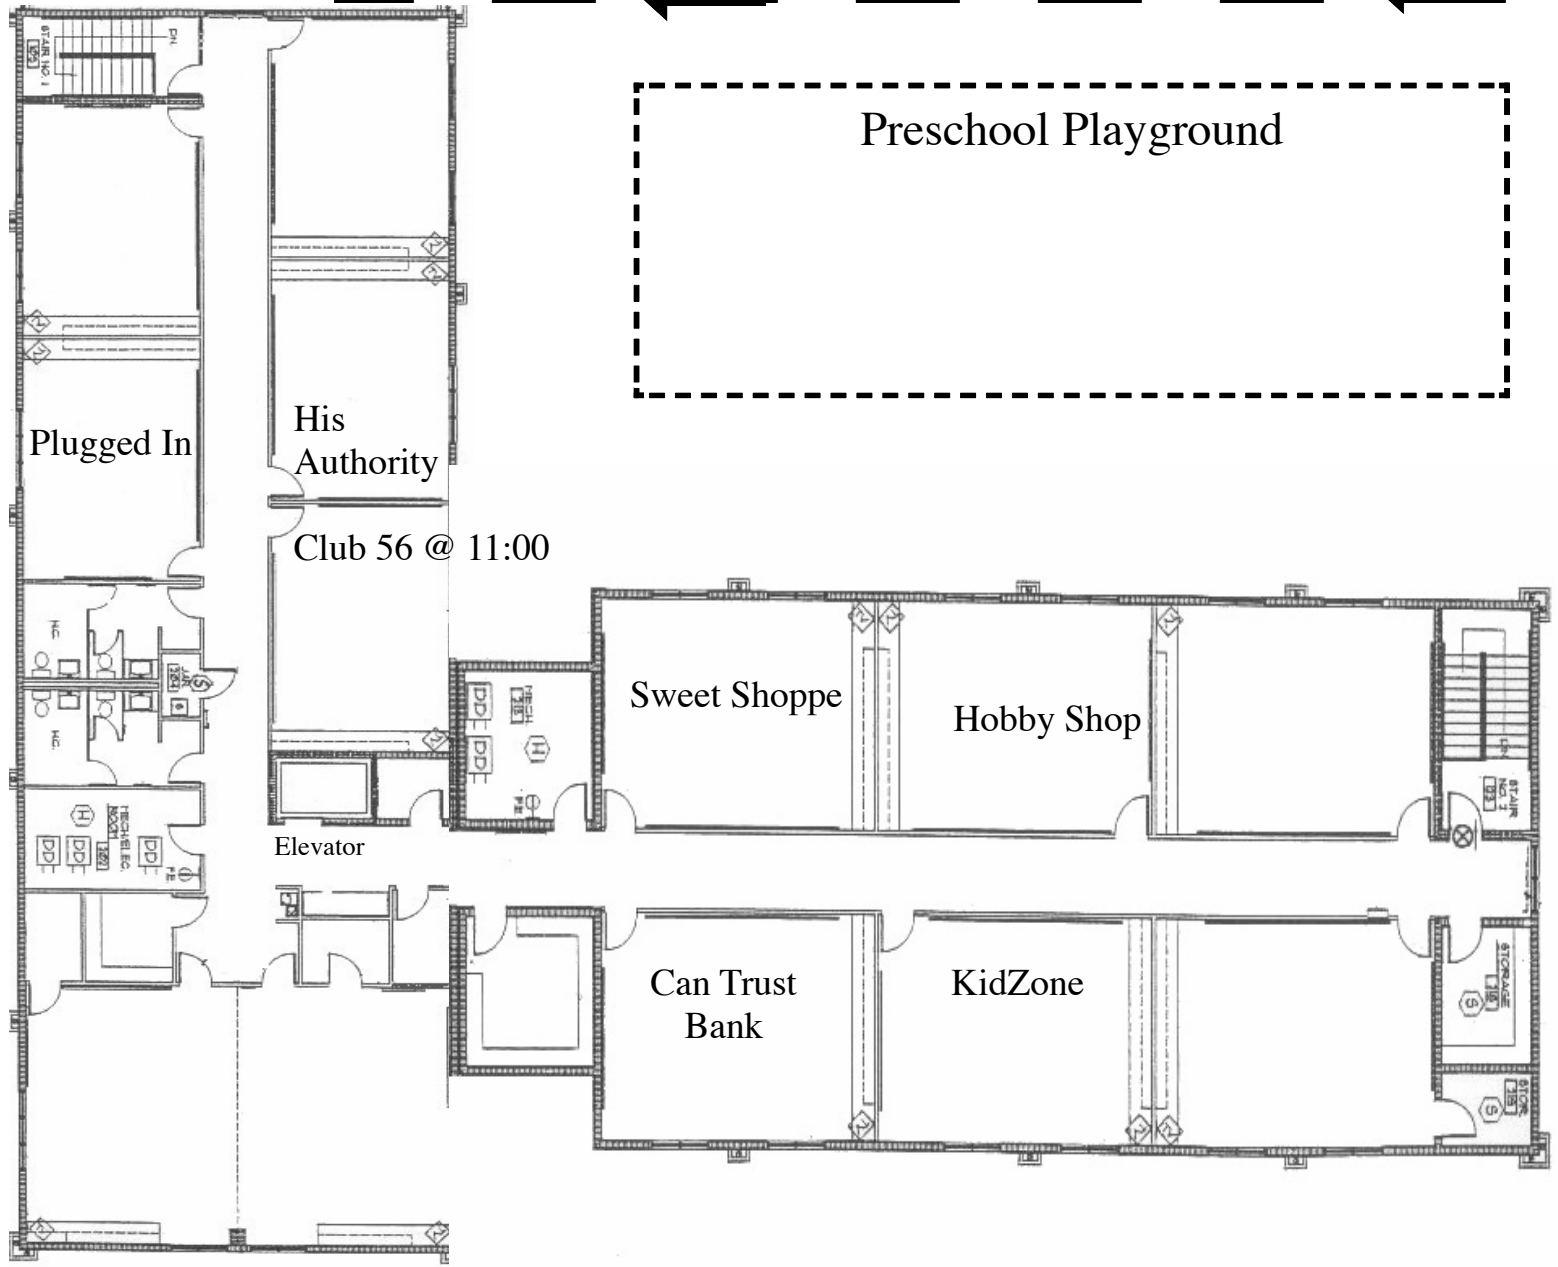

Please use this stairwell entrance to pick up children upstairs after the 9:30 service.

Cavan DR Side

Courtyard side

Paved parking lot side

Map of the second floor of the Wesley Building